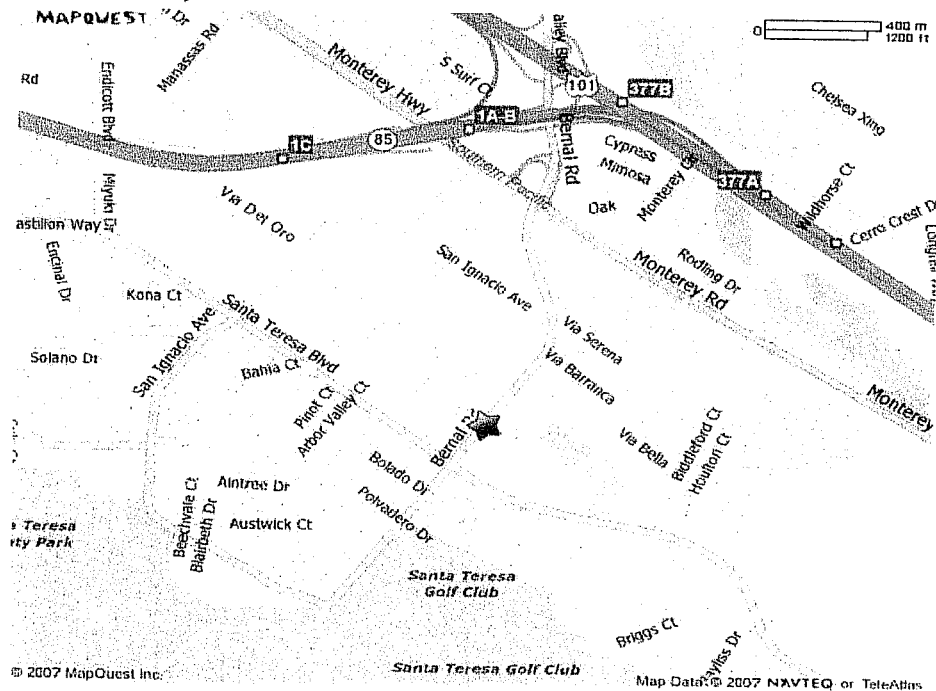

QUICKSILVER DISTRICT PINWOOD DERBY 2008

RACE DAY: SATURDAY, MARCH 15, 2008

WHERE: Church of Jesus Christ of Latter-day Saints
150 Bernal Rd., San Jose (new location!!)

RACE SCHEDULE: Be there to weigh in and register at 9:00 AM
Registration ends at 9:45. Races start at 10:00 AM

WHO: The Pinewood Derby is open to ALL scouts in the Quicksilver District

AWARDS: 1st, 2nd, and 3rd place trophies for Tigers, Wolves, Bears, and Webelos
Each contestant will receive a Pinewood Derby Patch

RACE TRACK: Includes Electronic Finish

FOOD: There will be Popcorn and Licorice

RULES: The official pinewood derby rules (located in kit) will be enforced.
Cars must meet specifications in order to compete (official cub scout wheels, etc.).

DIRECTIONS & MAP:

Exit Highway 101, at Bernal Rd. Go west on Bernal. The church is located on the left side at 150 Bernal Rd., San Jose.

IF YOU HAVE QUESTIONS:

Contact Derby Chairperson — Valerie Hickey (408) 778-5696 or mvhickey@charter.net